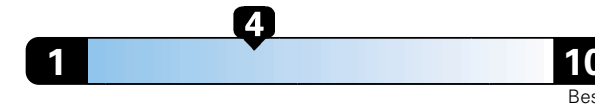

Fuel Economy & Greenhouse Gas Rating (tailpipe only)