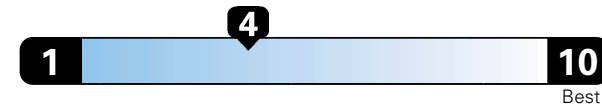

2019

PACIFICA TOURING L

For more information visit: www.chrysler.com
or call 1-800-CHRYSLER

FCA US LLC

IMPORTED FROM DETROIT®

THIS VEHICLE IS MANUFACTURED TO MEET SPECIFIC UNITED STATES REQUIREMENTS. THIS VEHICLE IS NOT MANUFACTURED FOR SALE OR REGISTRATION OUTSIDE OF THE UNITED STATES.

MANUFACTURER'S SUGGESTED RETAIL PRICE OF THIS MODEL INCLUDING DEALER PREPARATION

Base Price: $36,295

CHRYSLER PACIFICA TOURING L
Exterior Color: Brilliant Black Crystal Pearl-Coat Exterior Paint
Interior Color: Black / Black / Black Interior Colors
Interior: Perf Leather Buckets Seats with "S" Logo
Engine: 3.6L V6 24V VVT Engine with ESS
Transmission: 9-Speed FWD Automatic Transmission

STANDARD EQUIPMENT (UNLESS REPLACED BY OPTIONAL EQUIPMENT)

FUNCTIONAL/SAFETY FEATURES

- Advanced Multistage Front Airbags
- Driver Inflatable Knee-Bolster Airbag
- Passenger Inflatable Knee-Bolster Air Bag
- Supplemental Side-Curtain Airbags in All Rows
- Supplemental Front Seat-Mounted Side Airbags
- LATCH Ready Child Seat Anchor System
- ParkView® Rear Back Up Camera
- SafetyTec Group
- Blind-Spot and Cross-Path Detection
- ParkSense® Rear Park-Assist with Stop
- Electronic Stability Control
- Ready-Alert Braking
- Hill Start Assist
- Capless Fuel-Fill
- Tire Inflator Kit (No Compact Spare)
- Remote-Start System
- Universal Garage-Door Opener
- Sentry Key® Theft Deterrent System
- Remote Keyless Entry - All Doors
- Keyless Go™

INTERIOR FEATURES