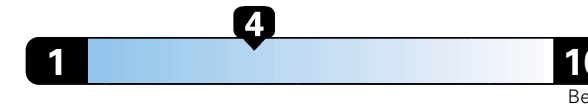

2019

PACIFICA TOURING L

For more information visit: www.chrysler.com
or call 1-800-CHRYSLER

FCA US LLC

IMPORTED FROM DETROIT®

THIS VEHICLE IS MANUFACTURED TO MEET SPECIFIC UNITED STATES REQUIREMENTS. THIS VEHICLE IS NOT MANUFACTURED FOR SALE OR REGISTRATION OUTSIDE OF THE UNITED STATES.

MANUFACTURER'S SUGGESTED RETAIL PRICE OF THIS MODEL INCLUDING DEALER PREPARATION

Base Price: $36,295

CHRYSLER PACIFICA TOURING L
Exterior Color: Ocean Blue Metallic Exterior Paint
Interior Color: Black / Alloy Interior Colors
Interior: Perforated Leather-Trim Bucket Seats
Engine: 3.6L V6 24V VVT Engine with ESS
Transmission: 9-Speed FWD Automatic Transmission

STANDARD EQUIPMENT (UNLESS REPLACED BY OPTIONAL EQUIPMENT)
FUNCTIONAL/SAFETY FEATURES

- Advanced Multistage Front Airbags
- Driver Inflatable Knee-Bolster Airbag
- Passenger Inflatable Knee-Bolster Airbag
- Supplemental Side-Curtain Airbags in All Rows
- Supplemental Front Seat-Mounted Side Airbags
- LATCH Ready Child Seat Anchor System
- ParkView® Rear Back Up Camera
- SafetyTec Group
- Blind-Spot and Cross-Path Detection
- ParkSense® Rear Park-Assist with Stop
- Electronic Stability Control
- Ready-Alert Braking
- Hill Start Assist
- Capless Fuel-Fill
- Tire Inflator Kit (No Compact Spare)
- Remote-Start System
- Universal Garage-Door Opener
- Sentry Key® Theft Deterrent System
- Remote Keyless Entry - All Doors
- Keyless Go™

INTERIOR FEATURES