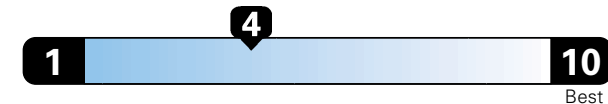

Fuel Economy and Environment

Gasoline Vehicle

Fuel Economy These estimates reflect new EPA methods beginning with 2017 models.
22 MPG
combined city/hwy
19 city 28 highway

Minivan range from 19 to 52 MPGe. The best vehicle rates 136 MPGe.

4.5 gallons per 100 miles

You spend \$1,750
in fuel costs over 5 years compared to the average new vehicle.

Annual fuel cost \$1,750

Fuel Economy & Greenhouse Gas Rating (tailpipe only)

Smog Rating (tailpipe only)