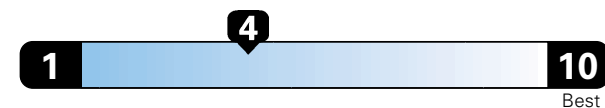

Fuel Economy and Environment

Gasoline Vehicle

Fuel Economy These estimates reflect new EPA methods beginning with 2017 models.
22 MPG combined city/hwy
19 city 28 highway
4.5 gallons per 100 miles

Minivan range from 19 to 52 MPGe. The best vehicle rates 136 MPGe.

You spend \$1,750 in fuel costs over 5 years compared to the average new vehicle.

Annual fuel cost \$1,750

Fuel Economy & Greenhouse Gas Rating (tailpipe only)

Smog Rating (tailpipe only)

This vehicle emits 401 grams CO2 per mile. The best emits 0 grams per mile (tailpipe only). Producing and distributing fuel also creates emissions; learn more at fuel economy.gov.