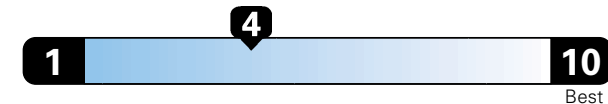

Fuel Economy and Environment

Gasoline Vehicle

Fuel Economy These estimates reflect new EPA methods beginning with 2017 models.
22 MPG
combined city/hwy
19 city 28 highway
4.5 gallons per 100 miles

Minivan range from 20 to 48 MPGe.
The best vehicle rates 136 MPGe.

You spend \$1,750
in fuel costs over 5 years compared to the average new vehicle.

Annual fuel cost \$1,750

Fuel Economy & Greenhouse Gas Rating (tailpipe only)

Smog Rating (tailpipe only)

This vehicle emits 401 grams CO2 per mile. The best emits 0 grams per mile (tailpipe only). Producing and distributing fuel also creates emissions; learn more at fuelconomy.gov.