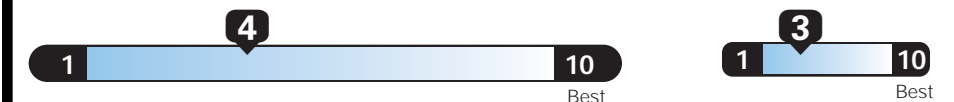

This vehicle emits 401 grams CO2 per mile. The best emits 0 grams per mile (tailpipe only). Producing and distributing fuel also creates emissions; learn more at fuel economy.gov

Actual results will vary for many reasons, including driving conditions and how you drive and maintain your vehicle. The average new vehicle gets 27 MPG and cost $6,750 to fuel over 5 years. Cost estimates are based on 15,000 miles per year at $2.40 per gallon. MPGe is miles per gasoline gallon equivalent. Vehicle emissions are a significant cause of climate change and smog.

fuel economy.gov

Calculate personalized estimates and compare vehicles