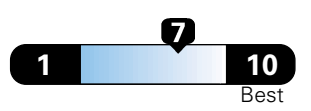

Smog Rating (tailpipe only)

This vehicle emits 401 grams CO2 per mile. The best emits 0 grams per mile (tailpipe only). Producing and distributing fuel also creates emissions; learn more at fuel economy.gov.

Actual results will vary for many reasons, including driving conditions and how you drive and maintain your vehicle. The average new vehicle gets 27 MPG and cost $7,000 to fuel over 5 years. Cost estimates are based on 15,000 miles per year at $2.55 per gallon. MPGe is miles per gasoline gallon equivalent. Vehicle emissions are a significant cause of climate change and smog.

fuel economy.gov

Calculate personalized estimates and compare vehicles