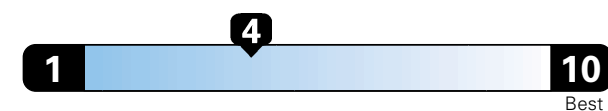

2019

PACIFICA TOURING L

For more information visit: www.chrysler.com
or call 1-800-CHRYSLER

FCA US LLC

IMPORTED FROM DETROIT®

THIS VEHICLE IS MANUFACTURED TO MEET SPECIFIC UNITED STATES REQUIREMENTS. THIS VEHICLE IS NOT MANUFACTURED FOR SALE OR REGISTRATION OUTSIDE OF THE UNITED STATES.

MANUFACTURER'S SUGGESTED RETAIL PRICE OF THIS MODEL INCLUDING DEALER PREPARATION

Base Price: $36,295

CHRYSLER PACIFICA TOURING L
Exterior Color: Jazz Blue Pearl-Coat Exterior Paint
Interior Color: Black / Alloy Interior Colors
Interior: Perforated Leather-Trim Bucket Seats
Engine: 3.6L V6 24V VVT Engine with ESS
Transmission: 9-Speed FWD Automatic Transmission

STANDARD EQUIPMENT (UNLESS REPLACED BY OPTIONAL EQUIPMENT)

FUNCTIONAL/SAFETY FEATURES
Advanced Multistage Front Airbags
Driver Inflatable Knee-Bolster Airbag
Passenger Inflatable Knee-Bolster Air Bag
Supplemental Side-Curtain Airbags in All Rows
Supplemental Front Seat-Mounted Side Airbags
LATCH Ready Child Seat Anchor System
ParkView® Rear Back Up Camera
SafetyTec Group
Blind-Spot and Cross-Path Detection
ParkSense® Rear Park-Assist with Stop
Electronic Stability Control
Ready-Alert Braking
Hill Start Assist
Capless Fuel-Fill
Tire Inflator Kit (No Compact Spare)
Remote-Start System
Universal Garage-Door Opener
Sentry Key® Theft Deterrent System
Remote Proximity - All Doors
Keyless Go™