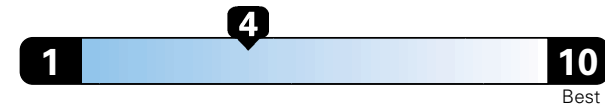

2019

PACIFICA TOURING L

For more information visit: www.chrysler.com
or call 1-800-CHRYSLER

FCA US LLC

IMPORTED FROM DETROIT®

THIS VEHICLE IS MANUFACTURED TO MEET SPECIFIC UNITED STATES REQUIREMENTS. THIS VEHICLE IS NOT MANUFACTURED FOR SALE OR REGISTRATION OUTSIDE OF THE UNITED STATES.

MANUFACTURER'S SUGGESTED RETAIL PRICE OF THIS MODEL INCLUDING DEALER PREPARATION

Base Price: $36,295

CHRYSLER PACIFICA TOURING L
Exterior Color: Bright White Clear-Coat Exterior Paint
Interior Color: Black / Alloy Interior Colors
Interior: Perforated Leather-Trim Bucket Seats
Engine: 3.6L V6 24V VVT Engine with ESS
Transmission: 9-Speed FWD Automatic Transmission

STANDARD EQUIPMENT (UNLESS REPLACED BY OPTIONAL EQUIPMENT)

FUNCTIONAL/SAFETY FEATURES

Advanced Multistage Front Airbags
Driver Inflatable Knee-Bolster Airbag
Passenger Inflatable Knee-Bolster Air Bag
Supplemental Side-Curtain Airbags in All Rows
Supplemental Front Seat-Mounted Side Airbags
LATCH Ready Child Seat Anchor System
ParkView® Rear Back-Up Camera
SafetyTec Group
Blind-Spot and Cross-Path Detection
ParkSense® Rear Park-Assist with Stop
Electronic Stability Control
Ready-Alert Braking
Hill Start Assist
Capless Fuel-Fill
Tire Inflator Kit (No Compact Spare)
Remote-Start System (N/A w/Manual Transmission)
Universal Garage-Door Opener
Sentry Key® Theft Deterrent System
Remote Proximity - All Doors
Keyless Go™

INTERIOR FEATURES