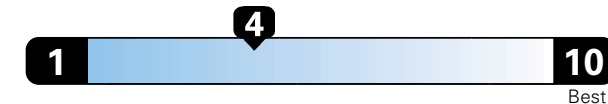

2019

PACIFICA TOURING L

For more information visit: www.chrysler.com
or call 1-800-CHRYSLER

FCA US LLC

IMPORTED FROM DETROIT®

THIS VEHICLE IS MANUFACTURED TO MEET SPECIFIC UNITED STATES REQUIREMENTS. THIS VEHICLE IS NOT MANUFACTURED FOR SALE OR REGISTRATION OUTSIDE OF THE UNITED STATES.

MANUFACTURER'S SUGGESTED RETAIL PRICE OF THIS MODEL INCLUDING DEALER PREPARATION

Base Price: $36,295

CHRYSLER PACIFICA TOURING L
Exterior Color: Ocean Blue Metallic Exterior Paint
Interior Color: Black / Alloy Interior Colors
Interior: Perforated Leather-Trim Bucket Seats
Engine: 3.6L V6 24V VVT Engine with ESS
Transmission: 9-Speed FWD Automatic Transmission

STANDARD EQUIPMENT (UNLESS REPLACED BY OPTIONAL EQUIPMENT)

1. **FUNCTIONAL/SAFETY FEATURES**
2. Advanced Multistage Front Airbags
   - Driver Inflatable Knee-Bolster Airbag
   - Passenger Inflatable Knee-Bolster Airbag
   - Supplemental Side-Curtain Airbags in All Rows
   - Supplemental Front Seat-Mounted Side Airbags
   - LATCH Ready Child Seat Anchor System
   - ParkView® Rear Back-Up Camera
   - SafetyTec Group
   - Blind-Spot and Cross-Path Detection
   - ParkSense® Rear Park-Assist with Stop
   - Electronic Stability Control
   - Ready-Alert Braking
   - Hill Start Assist
   - Capless Fuel-Fill
   - Tire Inflator Kit (No Compact Spare)
   - Remote-Start System
   - Universal Garage-Door Opener
   - Sentry Key® Theft Deterrent System
   - Remote Proximity - All Doors
   - Keyless Go™