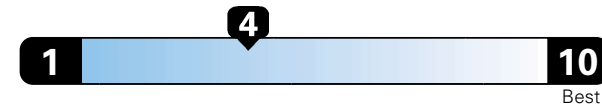

Fuel Economy & Greenhouse Gas Rating (tailpipe only)