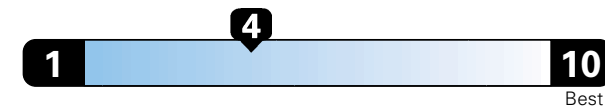

2019

PACIFICA TOURING L

For more information visit: www.chrysler.com
or call 1-800-CHRYSLER

FCA US LLC

IMPORTED FROM DETROIT®

THIS VEHICLE IS MANUFACTURED TO MEET SPECIFIC UNITED STATES REQUIREMENTS. THIS VEHICLE IS NOT MANUFACTURED FOR SALE OR REGISTRATION OUTSIDE OF THE UNITED STATES.

MANUFACTURER'S SUGGESTED RETAIL PRICE OF THIS MODEL INCLUDING DEALER PREPARATION

Base Price: $36,545

CHRYSLER PACIFICA TOURING L

Exterior Color: Velvet Red Pearl-Coat Exterior Paint

Interior Color: Cognac / Alloy Interior Colors

Interior: Perforated Leather-Trim Bucket Seats

Engine: 3.6L V6 24V VVT Engine with ESS

Transmission: 9-Speed FWD Automatic Transmission

STANDARD EQUIPMENT (UNLESS REPLACED BY OPTIONAL EQUIPMENT)

FUNCTIONAL/SAFETY FEATURES

- Advanced Multistage Front Airbags
- Driver Inflatable Knee-Bolster Airbag
- Passenger Inflatable Knee-Bolster Airbag
- Supplemental Side-Curtain Airbags in All Rows
- Supplemental Front Seat-Mounted Side Airbags
- LATCH Ready Child Seat Anchor System
- ParkView® Rear Back-Up Camera
- SafetyTec Group
- Blind-Spot and Cross-Path Detection
- ParkSense® Rear Park-Assist with Stop
- Electronic Stability Control
- Ready-Alert Braking
- Hill Start Assist
- Capless Fuel-Fill
- Tire Inflator Kit (No Compact Spare)
- Remote-Start System
- Universal Garage-Door Opener
- Sentry Key® Theft Deterrent System
- Remote Proximity - All Doors
- Keyless Go™

INTERIOR FEATURES