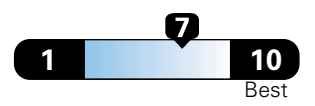

Smog Rating (tailpipe only)

This vehicle emits 401 grams CO2 per mile. The best emits 0 grams per mile (tailpipe only). Producing and distributing fuel also creates emissions; learn more at fuelconomy.gov.

Actual results will vary for many reasons, including driving conditions and how you drive and maintain your vehicle. The average new vehicle gets 27 MPG and cost $7,000 to fuel over 5 years. Cost estimates are based on 15,000 miles per year at $2.55 per gallon. MPGe is miles per gasoline gallon equivalent. Vehicle emissions are a significant cause of climate change and smog.

fuelconomy.gov

Calculate personalized estimates and compare vehicles