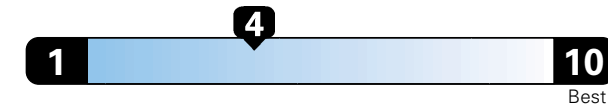

2019

PACIFICA TOURING L

For more information visit: www.chrysler.com
or call 1-800-CHRYSLER

FCA US LLC

IMPORTED FROM DETROIT®

THIS VEHICLE IS MANUFACTURED TO MEET SPECIFIC UNITED STATES REQUIREMENTS. THIS VEHICLE IS NOT MANUFACTURED FOR SALE OR REGISTRATION OUTSIDE OF THE UNITED STATES.

MANUFACTURER'S SUGGESTED RETAIL PRICE OF THIS MODEL INCLUDING DEALER PREPARATION

Base Price: $36,545

CHRYSLER PACIFICA TOURING L
Exterior Color: Luxury White Pearl-Coat Exterior Paint
Interior Color: Black / Alloy Interior Colors
Interior: Perforated Leather-Trim Bucket Seats
Engine: 3.6L V6 24V VVT Engine with ESS
Transmission: 9-Speed FWD Automatic Transmission

STANDARD EQUIPMENT (UNLESS REPLACED BY OPTIONAL EQUIPMENT)

1. **FUNCTIONAL/SAFETY FEATURES**
2. Advanced Multistage Front Airbags
   - Driver Inflatable Knee-Bolster Airbag
   - Passenger Inflatable Knee-Bolster Airbag
   - Supplemental Side-Curtain Airbags in All Rows
   - Supplemental Front Seat-Mounted Side Airbags
   - LATCH Ready Child Seat Anchor System
   - ParkView® Rear Back-Up Camera
   - SafetyTec Group
   - Blind-Spot and Cross-Path Detection
   - ParkSense® Rear Park-Assist with Stop
   - Electronic Stability Control
   - Ready-Alert Braking
   - Hill Start Assist
   - Capless Fuel-Fill
   - Tire Inflator Kit (No Compact Spare)
   - Remote-Start System
   - Universal Garage-Door Opener
   - Sentry Key® Theft Deterrent System
   - Remote Proximity - All Doors
   - Keyless Go™