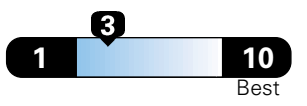

Smog Rating (tailpipe only)

This vehicle emits 401 grams CO2 per mile. The best emits 0 grams per mile (tailpipe only). Producing and distributing fuel also creates emissions; learn more at fuel economy.gov.

Actual results will vary for many reasons, including driving conditions and how you drive and maintain your vehicle. The average new vehicle gets 27 MPG and cost $6,750 to fuel over 5 years. Cost estimates are based on 15,000 miles per year at $2.40 per gallon. MPGe is miles per gasoline gallon equivalent. Vehicle emissions are a significant cause of climate change and smog.

fuel economy.gov

Calculate personalized estimates and compare vehicles