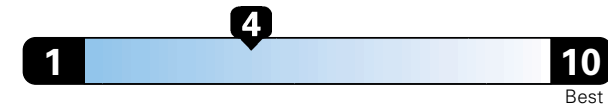

2019

PACIFICA TOURING L

For more information visit: www.chrysler.com
or call 1-800-CHRYSLER

FCA US LLC

IMPORTED FROM DETROIT®

THIS VEHICLE IS MANUFACTURED TO MEET SPECIFIC UNITED STATES REQUIREMENTS. THIS VEHICLE IS NOT MANUFACTURED FOR SALE OR REGISTRATION OUTSIDE OF THE UNITED STATES.

MANUFACTURER'S SUGGESTED RETAIL PRICE OF THIS MODEL INCLUDING DEALER PREPARATION

Base Price: $36,295

CHRYSLER PACIFICA TOURING L

Exterior Color: Billet Silver Metallic Clear-Coat

Interior Color: Black / Alloy Interior Colors

Interior: Perforated Leather-Trim Bucket Seats

Engine: 3.6L V6 24V VVT Engine with ESS

Transmission: 9-Speed FWD Automatic Transmission

STANDARD EQUIPMENT (UNLESS REPLACED BY OPTIONAL EQUIPMENT)

FUNCTIONAL/SAFETY FEATURES

- Advanced Multistage Front Airbags
- Driver Inflatable Knee-Bolster Airbag
- Passenger Inflatable Knee-Bolster Airbag
- Supplemental Side-Curtain Airbags in All Rows
- Supplemental Front Seat-Mounted Side Airbags
- LATCH Ready Child Seat Anchor System
- ParkView® Rear Back Up Camera
- SafetyTec Group
- Blind-Spot and Cross-Path Detection
- ParkSense® Rear Park-Assist with Stop
- Electronic Stability Control
- Ready-Alert Braking
- Hill Start Assist
- Capless Fuel-Fill
- Tire Inflator Kit (No Compact Spare)
- Remote-Start System
- Universal Garage-Door Opener
- Sentry Key® Theft Deterrent System
- Remote Keyless Entry - All Doors
- Keyless Go™

INTERIOR FEATURES