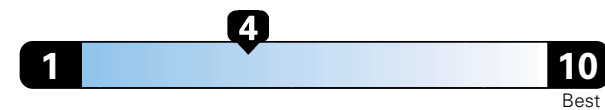

2018

PACIFICA TOURING L

For more information visit: www.chrysler.com
or call 1-800-CHRYSLER

FCA US LLC

THIS VEHICLE IS MANUFACTURED TO MEET SPECIFIC UNITED STATES REQUIREMENTS. THIS VEHICLE IS NOT MANUFACTURED FOR SALE OR REGISTRATION OUTSIDE OF THE UNITED STATES.

MANUFACTURER'S SUGGESTED RETAIL PRICE OF THIS MODEL INCLUDING DEALER PREPARATION

Base Price: $35,495

CHRYSLER PACIFICA TOURING L
Exterior Color: Granite Crystal Metallic Clear Coat Exterior Paint
Interior Color: Black / Light Diesel Gray Interior Colors
Interior: Perf Leather Buckets Seats with "S" Logo
Engine: 3.6L V6 24V VVT Engine with ESS
Transmission: 9-Speed FWD Automatic Transmission

STANDARD EQUIPMENT (UNLESS REPLACED BY OPTIONAL EQUIPMENT)

FUNCTIONAL/SAFETY FEATURES
Advanced Multistage Front Airbags
Driver Inflatable Knee-Bolster Airbag
Passenger Inflatable Knee-Bolster Air Bag
Supplemental Side-Curtain Airbags in All Rows
Supplemental Front Seat-Mounted Side Airbags
LATCH Ready Child Seat Anchor System
ParkView® Rear Back Up Camera
Blind Spot Monitoring & Rear Cross Path Detection
ParkSense® Rear Park Assist with Stop
Remote Start System
Security Alarm
Sentry Key® Theft Deterrent System
Remote Keyless Entry - All Doors
Keyless Enter-N-Go™
Electronic Stability Control
Ready Alert Braking
Hill Start Assist
Capless Fuel Filler
Tire Inflator Kit (No Compact Spare)