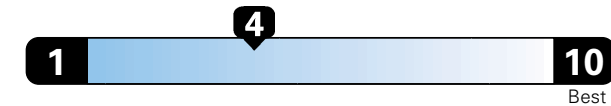

Fuel Economy & Greenhouse Gas Rating (tailpipe only)