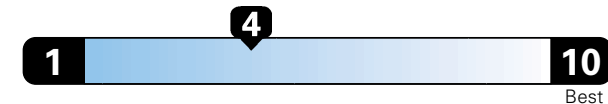

Fuel Economy and Environment

Gasoline Vehicle

Fuel Economy These estimates reflect new EPA methods beginning with 2017 models.
22 MPG combined city/hwy
19 city 28 highway
4.5 gallons per 100 miles

Minivan range from 19 to 52 MPGe. The best vehicle rates 136 MPGe.

You spend \$1,750 in fuel costs over 5 years compared to the average new vehicle.

Annual fuel cost \$1,750

Fuel Economy & Greenhouse Gas Rating (tailpipe only)

Smog Rating (tailpipe only)

This vehicle emits 401 grams CO2 per mile. The best emits 0 grams per mile (tailpipe only). Producing and distributing fuel also creates emissions; learn more at fuel economy.gov.