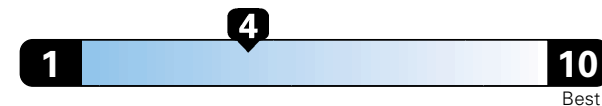

2019

PACIFICA TOURING L

For more information visit: www.chrysler.com
or call 1-800-CHRYSLER

FCA US LLC

IMPORTED FROM DETROIT®

THIS VEHICLE IS MANUFACTURED TO MEET SPECIFIC UNITED STATES REQUIREMENTS. THIS VEHICLE IS NOT MANUFACTURED FOR SALE OR REGISTRATION OUTSIDE OF THE UNITED STATES.

MANUFACTURER'S SUGGESTED RETAIL PRICE OF THIS MODEL INCLUDING DEALER PREPARATION

Base Price: $36,295

CHRYSLER PACIFICA TOURING L
Exterior Color: Granite Crystal Metallic Clear-Coat Exterior Paint
Interior Color: Black / Alloy Interior Colors
Interior: Perforated Leather-Trim Bucket Seats
Engine: 3.6L V6 24V VVT Engine with ESS
Transmission: 9-Speed FWD Automatic Transmission
STANDARD EQUIPMENT (UNLESS REPLACED BY OPTIONAL EQUIPMENT)
FUNCTIONAL/SAFETY FEATURES

- Advanced Multistage Front Airbags
- Driver Inflatable Knee-Bolster Airbag
- Passenger Inflatable Knee-Bolster Air Bag
- Supplemental Side-Curtain Airbags in All Rows
- Supplemental Front Seat-Mounted Side Airbags
- LATCH Ready Child Seat Anchor System
- ParkView® Rear Back-Up Camera
- SafetyTec Group
- Blind-Spot and Cross-Path Detection
- ParkSense® Rear Park-Assist with Stop
- Electronic Stability Control
- Ready-Alert Braking
- Hill Start Assist
- Capless Fuel-Fill
- Tire Inflator Kit (No Compact Spare)
- Remote-Start System
- Universal Garage-Door Opener
- Sentry Key® Theft Deterrent System
- Remote Proximity - All Doors
- Keyless Go™

INTERIOR FEATURES