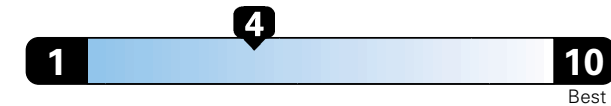

2019

PACIFICA TOURING L

For more information visit: www.chrysler.com
or call 1-800-CHRYSLER

FCA US LLC

IMPORTED FROM DETROIT®

THIS VEHICLE IS MANUFACTURED TO MEET SPECIFIC UNITED STATES REQUIREMENTS. THIS VEHICLE IS NOT MANUFACTURED FOR SALE OR REGISTRATION OUTSIDE OF THE UNITED STATES.

MANUFACTURER'S SUGGESTED RETAIL PRICE OF THIS MODEL INCLUDING DEALER PREPARATION

Base Price: $36,545

CHRYSLER PACIFICA TOURING L
Exterior Color: Velvet Red Pearl-Coat Exterior Paint
Interior Color: Black / Alloy Interior Colors
Interior: Perforated Leather-Trim Bucket Seats
Engine: 3.6L V6 24V VVT Engine with ESS
Transmission: 9-Speed FWD Automatic Transmission

STANDARD EQUIPMENT (UNLESS REPLACED BY OPTIONAL EQUIPMENT)
FUNCTIONAL/SAFETY FEATURES

- Advanced Multistage Front Airbags
- Driver Inflatable Knee-Bolster Airbag
- Passenger Inflatable Knee-Bolster Airbag
- Supplemental Side-Curtain Airbags in All Rows
- Supplemental Front Seat-Mounted Side Airbags
- LATCH Ready Child Seat Anchor System
- ParkView® Rear Back-Up Camera
- SafetyTec Group
- Blind-Spot and Cross-Path Detection
- ParkSense® Rear Park-Assist with Stop
- Electronic Stability Control
- Ready-Alert Braking
- Hill Start Assist
- Capless Fuel-Fill
- Tire Inflator Kit (No Compact Spare)
- Remote-Start System
- Universal Garage-Door Opener
- Sentry Key® Theft Deterrent System
- Remote Proximity - All Doors
- Keyless Go™

INTERIOR FEATURES