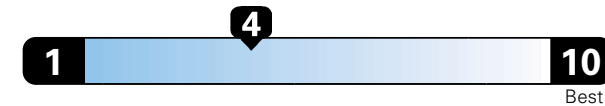

2019

PACIFICA TOURING L

For more information visit: www.chrysler.com
or call 1-800-CHRYSLER

FCA US LLC

IMPORTED FROM DETROIT®

THIS VEHICLE IS MANUFACTURED TO MEET SPECIFIC UNITED STATES REQUIREMENTS. THIS VEHICLE IS NOT MANUFACTURED FOR SALE OR REGISTRATION OUTSIDE OF THE UNITED STATES.

MANUFACTURER'S SUGGESTED RETAIL PRICE OF THIS MODEL INCLUDING DEALER PREPARATION

Base Price: $36,795

CHRYSLER PACIFICA TOURING L

Exterior Color: Velvet Red Pearl-Coat Exterior Paint

Interior Color: Black / Alloy Interior Colors

Interior: Perforated Leather-Trim Bucket Seats

Engine: 3.6L V6 24V VVT Engine with ESS

Transmission: 9-Speed 948TE Automatic Transmission

STANDARD EQUIPMENT (UNLESS REPLACED BY OPTIONAL EQUIPMENT)

FUNCTIONAL/SAFETY FEATURES

- Advanced Multistage Front Airbags
- Driver Inflatable Knee-Bolster Airbag
- Passenger Inflatable Knee-Bolster Airbag
- Supplemental Side-Curtain Airbags in All Rows
- Supplemental Front Seat-Mounted Side Airbags
- LATCH Ready Child Seat Anchor System
- ParkView® Rear Back-Up Camera
- SafetyTec Group
- Blind-Spot and Cross-Path Detection
- ParkSense® Rear Park-Assist with Stop
- Electronic Stability Control
- Ready-Alert Braking
- Hill Start Assist
- Capless Fuel-Fill
- Tire Inflator Kit (No Compact Spare)
- Remote-Start System
- Universal Garage-Door Opener
- Sentry Key® Theft Deterrent System
- Remote Proximity - All Doors
- Push-Button Start

INTERIOR FEATURES