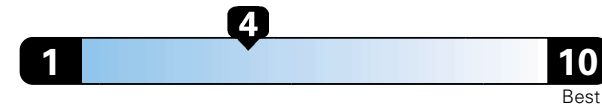

2019

PACIFICA TOURING L

For more information visit: www.chrysler.com
or call 1-800-CHRYSLER

FCA US LLC

IMPORTED FROM DETROIT®

THIS VEHICLE IS MANUFACTURED TO MEET SPECIFIC UNITED STATES REQUIREMENTS. THIS VEHICLE IS NOT MANUFACTURED FOR SALE OR REGISTRATION OUTSIDE OF THE UNITED STATES.

MANUFACTURER'S SUGGESTED RETAIL PRICE OF THIS MODEL INCLUDING DEALER PREPARATION

Base Price: $36,795

CHRYSLER PACIFICA TOURING L
Exterior Color: Luxury White Pearl-Coat Exterior Paint
Interior Color: Black / Black / Black Interior Colors
Interior: Perforated Leather-Trim Bucket Seats
Engine: 3.6L V6 24V VVT Engine with ESS
Transmission: 9-Speed 948TE Automatic Transmission

STANDARD EQUIPMENT (UNLESS REPLACED BY OPTIONAL EQUIPMENT)

FUNCTIONAL/SAFETY FEATURES

Advanced Multistage Front Airbags
Driver Inflatable Knee-Bolster Airbag
Passenger Inflatable Knee-Bolster Air Bag
Supplemental Side-Curtain Airbags in All Rows
Supplemental Front Seat-Mounted Side Airbags
LATCH Ready Child Seat Anchor System
ParkView® Rear Back-Up Camera
SafetyTec Group
Blind-Spot and Cross-Path Detection
ParkSense® Rear Park-Assist with Stop
Electronic Stability Control
Ready-Alert Braking
Hill Start Assist
Capless Fuel-Fill
Tire Inflator Kit (No Compact Spare)
Remote-Start System
Universal Garage-Door Opener
Sentry Key® Theft Deterrent System
Remote Proximity - All Doors
Push-Button Start