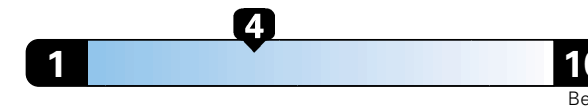

Fuel Economy & Greenhouse Gas Rating (tailpipe only)