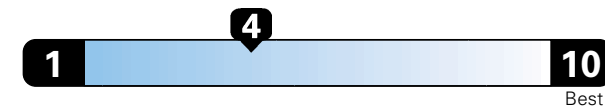

Fuel Economy and Environment

Gasoline Vehicle

Fuel Economy These estimates reflect new EPA methods beginning with 2017 models.
22 MPG
combined city/hwy
19 city 28 highway

Minivan range from 19 to 52 MPGe.
The best vehicle rates 136 MPGe.

4.5 gallons per 100 miles

You spend \$1,750
in fuel costs over 5 years compared to the average new vehicle.

Annual fuel cost \$1,750

Fuel Economy & Greenhouse Gas Rating (tailpipe only)

Smog Rating (tailpipe only)