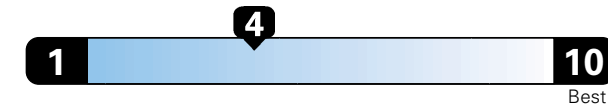

2019

PACIFICA TOURING L

For more information visit: www.chrysler.com
or call 1-800-CHRYSLER

FCA US LLC

IMPORTED FROM DETROIT®

THIS VEHICLE IS MANUFACTURED TO MEET SPECIFIC UNITED STATES REQUIREMENTS. THIS VEHICLE IS NOT MANUFACTURED FOR SALE OR REGISTRATION OUTSIDE OF THE UNITED STATES.

MANUFACTURER'S SUGGESTED RETAIL PRICE OF THIS MODEL INCLUDING DEALER PREPARATION

Base Price: $36,295

CHRYSLER PACIFICA TOURING L
Exterior Color: Brilliant Black Crystal Pearl-Coat Exterior Paint
Interior Color: Black / Alloy Interior Colors
Interior: Perforated Leather-Trim Bucket Seats
Engine: 3.6L V6 24V VVT Engine with ESS
Transmission: 9-Speed FWD Automatic Transmission

STANDARD EQUIPMENT (UNLESS REPLACED BY OPTIONAL EQUIPMENT)

FUNCTIONAL/SAFETY FEATURES

- Advanced Multistage Front Airbags
- Driver Inflatable Knee-Bolster Airbag
- Passenger Inflatable Knee-Bolster Airbag
- Supplemental Side-Curtain Airbags in All Rows
- Supplemental Front Seat-Mounted Side Airbags
- LATCH Ready Child Seat Anchor System
- ParkView® Rear Back-Up Camera
- SafetyTec Group
- Blind-Spot and Cross-Path Detection
- ParkSense® Rear Park-Assist with Stop
- Electronic Stability Control
- Ready-Alert Braking
- Hill Start Assist
- Capless Fuel-Fill
- Tire Inflator Kit (No Compact Spare)
- Remote-Start System
- Universal Garage-Door Opener
- Sentry Key® Theft Deterrent System
- Remote Proximity - All Doors
- Keyless Go™

INTERIOR FEATURES