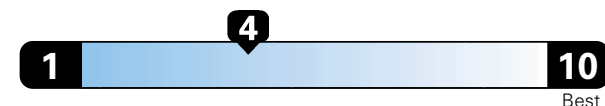

Fuel Economy and Environment

Gasoline Vehicle

Fuel Economy These estimates reflect new EPA methods beginning with 2017 models.
22 MPG combined city/hwy
19 city 28 highway
4.5 gallons per 100 miles

Minivan range from 20 to 48 MPGe.
The best vehicle rates 136 MPGe.

You spend \$1,750
in fuel costs over 5 years compared to the average new vehicle.

Annual fuel cost \$1,750

Fuel Economy & Greenhouse Gas Rating (tailpipe only)

Smog Rating (tailpipe only)

This vehicle emits 401 grams CO2 per mile. The best emits 0 grams per mile (tailpipe only). Producing and distributing fuel also creates emissions; learn more at fuel economy.gov.