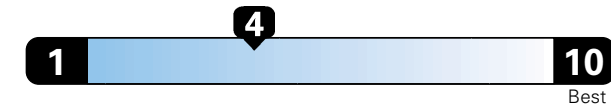

2019

PACIFICA TOURING L

For more information visit: www.chrysler.com
or call 1-800-CHRYSLER

FCA US LLC

IMPORTED FROM DETROIT®

THIS VEHICLE IS MANUFACTURED TO MEET SPECIFIC UNITED STATES REQUIREMENTS. THIS VEHICLE IS NOT MANUFACTURED FOR SALE OR REGISTRATION OUTSIDE OF THE UNITED STATES.

MANUFACTURER'S SUGGESTED RETAIL PRICE OF THIS MODEL INCLUDING DEALER PREPARATION

Base Price: $36,545

CHRYSLER PACIFICA TOURING L
Exterior Color: Brilliant Black Crystal Pearl-Coat Exterior Paint
Interior Color: Black / Alloy Interior Colors
Interior: Perforated Leather-Trim Bucket Seats
Engine: 3.6L V6 24V VVT Engine with ESS
Transmission: 9-Speed FWD Automatic Transmission

STANDARD EQUIPMENT (UNLESS REPLACED BY OPTIONAL EQUIPMENT)

FUNCTIONAL/SAFETY FEATURES

Advanced Multistage Front Airbags
Driver Inflatable Knee-Bolster Airbag
Passenger Inflatable Knee-Bolster Air Bag
Supplemental Side-Curtain Airbags in All Rows
Supplemental Front Seat-Mounted Side Airbags
LATCH Ready Child Seat Anchor System
ParkView® Rear Back-Up Camera
SafetyTec Group
Blind-Spot and Cross-Path Detection
ParkSense® Rear Park-Assist with Stop
Electronic Stability Control
Ready-Alert Braking
Hill Start Assist
Capless Fuel-Fill
Tire Inflator Kit (No Compact Spare)
Remote-Start System
Universal Garage-Door Opener
Sentry Key® Theft Deterrent System
Remote Proximity - All Doors
Keyless Go™