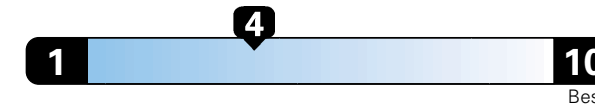

2019

PACIFICA TOURING L

For more information visit: www.chrysler.com
or call 1-800-CHRYSLER

FCA US LLC

IMPORTED FROM DETROIT®

THIS VEHICLE IS MANUFACTURED TO MEET SPECIFIC UNITED STATES REQUIREMENTS. THIS VEHICLE IS NOT MANUFACTURED FOR SALE OR REGISTRATION OUTSIDE OF THE UNITED STATES.

MANUFACTURER'S SUGGESTED RETAIL PRICE OF THIS MODEL INCLUDING DEALER PREPARATION

Base Price: $36,545

CHRYSLER PACIFICA TOURING L
Exterior Color: Luxury White Pearl-Coat Exterior Paint
Interior Color: Cognac / Alloy Interior Colors
Interior: Perforated Leather-Trim Bucket Seats
Engine: 3.6L V6 24V VVT Engine with ESS
Transmission: 9-Speed 948TE Automatic Transmission

STANDARD EQUIPMENT (UNLESS REPLACED BY OPTIONAL EQUIPMENT)

1. **FUNCTIONAL/SAFETY FEATURES**
2. Advanced Multistage Front Airbags
   - Driver Inflatable Knee-Bolster Airbag
   - Passenger Inflatable Knee-Bolster Airbag
   - Supplemental Side-Curtain Airbags in All Rows
   - Supplemental Front Seat-Mounted Side Airbags
   - LATCH Ready Child Seat Anchor System
   - ParkView® Rear Back-Up Camera
   - SafetyTec Group
   - Blind-Spot and Cross-Path Detection
   - ParkSense® Rear Park-Assist with Stop
   - Electronic Stability Control
   - Ready-Alert Braking
   - Hill Start Assist
   - Capless Fuel-Fill
   - Tire Inflator Kit (No Compact Spare)
   - Remote-Start System
   - Universal Garage-Door Opener
   - Sentry Key® Theft Deterrent System
   - Remote Proximity - All Doors
   - Keyless Go™