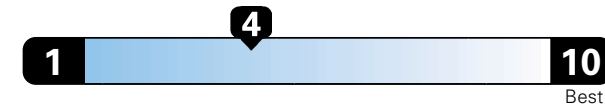

Fuel Economy and Environment

Gasoline Vehicle

Fuel Economy These estimates reflect new EPA methods beginning with 2017 models.
22 MPG
combined city/hwy
19 city 28 highway

Minivan range from 20 to 48 MPGe.
The best vehicle rates 136 MPGe.

4.5 gallons per 100 miles

You spend \$1,750
in fuel costs
over 5 years
compared to the
average new vehicle.

Annual fuel cost \$1,750

Fuel Economy & Greenhouse Gas Rating (tailpipe only)

Smog Rating (tailpipe only)