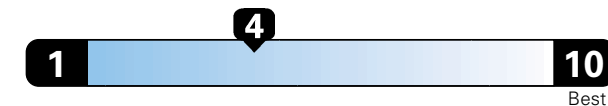

2018

PACIFICA TOURING L

For more information visit: www.chrysler.com
or call 1-800-CHRYSLER

FCA US LLC

THIS VEHICLE IS MANUFACTURED TO MEET SPECIFIC UNITED STATES REQUIREMENTS. THIS VEHICLE IS NOT MANUFACTURED FOR SALE OR REGISTRATION OUTSIDE OF THE UNITED STATES.

MANUFACTURER'S SUGGESTED RETAIL PRICE OF THIS MODEL INCLUDING DEALER PREPARATION

Base Price: $35,495

CHRYSLER PACIFICA TOURING L
Exterior Color: Bright White Clear Coat Exterior Paint
Interior Color: Black / Alloy Interior Colors
Interior: Perforated Leather Trim Bucket Seats
Engine: 3.6L V6 24V VVT Engine with ESS
Transmission: 9-Speed FWD Automatic Transmission

STANDARD EQUIPMENT (UNLESS REPLACED BY OPTIONAL EQUIPMENT)