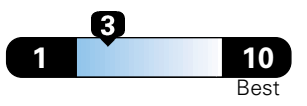

4.5 gallons per 100 miles

You spend \$1,500
in fuel costs
over 5 years
compared to the
average new vehicle.

Annual fuel cost \$1,650

Fuel Economy & Greenhouse Gas Rating (tailpipe only)

Smog Rating (tailpipe only)