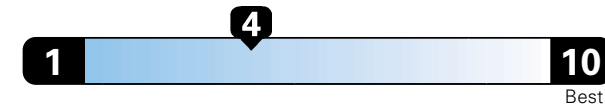

Fuel Economy and Environment

Gasoline Vehicle

Fuel Economy These estimates reflect new EPA methods beginning with 2017 models.
22 MPG combined city/hwy
19 city 28 highway
4.5 gallons per 100 miles

Minivan range from 19 to 52 MPGe. The best vehicle rates 136 MPGe.

You spend \$1,750 in fuel costs over 5 years compared to the average new vehicle.

Annual fuel cost \$1,750

Fuel Economy & Greenhouse Gas Rating (tailpipe only)

Smog Rating (tailpipe only)

This vehicle emits 401 grams CO2 per mile. The best emits 0 grams per mile (tailpipe only). Producing and distributing fuel also creates emissions; learn more at fuelconomy.gov.