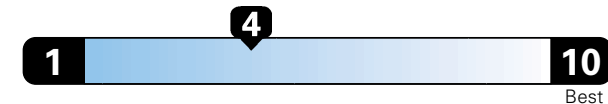

Fuel Economy and Environment

Gasoline Vehicle

Fuel Economy These estimates reflect new EPA methods beginning with 2017 models.
22 MPG
combined city/hwy
19 city
28 highway
4.5 gallons per 100 miles

Minivan range from 20 to 48 MPGe.
The best vehicle rates 136 MPGe.

You spend \$1,750
in fuel costs over 5 years
compared to the average new vehicle.

Annual fuel cost \$1,750

Fuel Economy & Greenhouse Gas Rating (tailpipe only)

Smog Rating (tailpipe only)

This vehicle emits 401 grams CO2 per mile. The best emits 0 grams per mile (tailpipe only). Producing and distributing fuel also creates emissions; learn more at fuelconomy.gov.