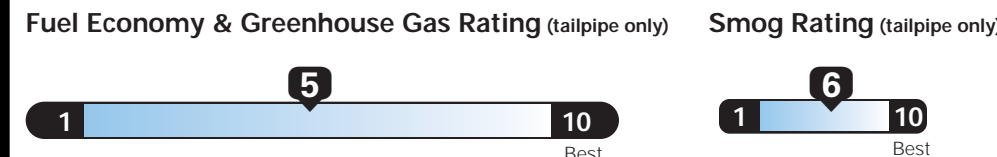

This vehicle emits 416 grams CO2 per mile. The best emits 0 grams per mile (tailpipe only). Producing and distributing fuel also creates emissions; learn more at fuel economy.gov

Actual results will vary for many reasons, including driving conditions and how you drive and maintain your vehicle. The average new vehicle gets 26 MPG and cost $7,000 to fuel over 5 years. Cost estimates are based on 15,000 miles per year at $2.45 per gallon. MPGe is miles per gasoline gallon equivalent. Vehicle emissions are a significant cause of climate change and smog.

fuel economy.gov
Calculate personalized estimates and compare vehicles

GOVERNMENT 5-STAR SAFETY RATINGS

This vehicle has not been rated by the government for frontal crash, side crash or rollover risk.

Source: National Highway Traffic Safety Administration (NHTSA)
www.safercar.gov or 1-888-327-4236

PARTS CONTENT INFORMATION

FOR VEHICLES IN THIS CARLINE:
U.S./CANADIAN PARTS CONTENT: 72%
NOTE: PARTS CONTENT DOES NOT INCLUDE FINAL ASSEMBLY, DISTRIBUTION, OR OTHER NON-PARTS COSTS.

FOR THIS VEHICLE:
FINAL ASSEMBLY POINT:
WINDSOR, ONTARIO, CANADA
COUNTRY OF ORIGIN:
ENGINE: MEXICO
TRANSMISSION: UNITED STATES