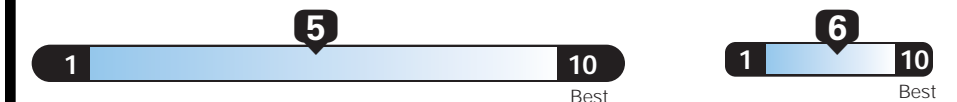

This vehicle emits 416 grams CO2 per mile. The best emits 0 grams per mile (tailpipe only). Producing and distributing fuel also creates emissions; learn more at fuel economy.gov

Actual results will vary for many reasons, including driving conditions and how you drive and maintain your vehicle. The average new vehicle gets 26 MPG and cost $7,000 to fuel over 5 years. Cost estimates are based on 15,000 miles per year at $2.45 per gallon. MPGe is miles per gasoline gallon equivalent. Vehicle emissions are a significant cause of climate change and smog.

fuel economy.gov
Calculate personalized estimates and compare vehicles