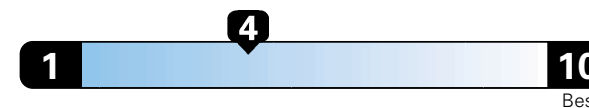

This vehicle emits 401 grams CO2 per mile. The best emits 0 grams per mile (tailpipe only). Producing and distributing fuel also creates emissions; learn more at fuelconomy.gov.

Smog Rating (tailpipe only)