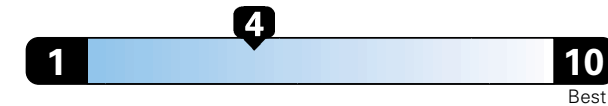

Fuel Economy & Greenhouse Gas Rating

(tailpipe only)

This vehicle emits 401 grams CO2 per mile. The best emits 0 grams per mile (tailpipe only). Producing and distributing fuel also creates emissions; learn more at fuelconomy.gov.