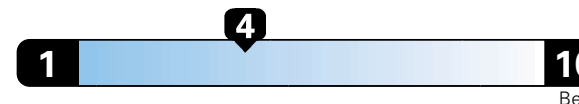

This vehicle emits 401 grams CO2 per mile. The best emits 0 grams per mile (tailpipe only). Producing and distributing fuel also creates emissions; learn more at fuelconomy.gov.

Smog Rating (tailpipe only)