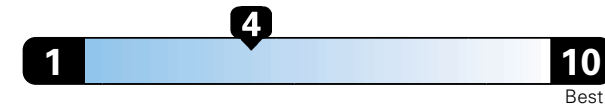

Fuel Economy and Environment

Gasoline Vehicle

Fuel Economy These estimates reflect new EPA methods beginning with 2017 models.
22 MPG
combined city/hwy
19 city 28 highway

Minivan range from 19 to 52 MPGe. The best vehicle rates 136 MPGe.

4.5 gallons per 100 miles

You spend \$1,750
in fuel costs over 5 years compared to the average new vehicle.

Annual fuel cost \$1,750

Fuel Economy & Greenhouse Gas Rating (tailpipe only)

Smog Rating (tailpipe only)