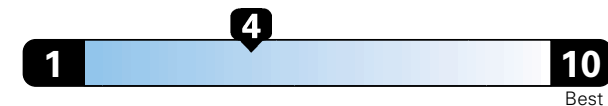

2020

PACIFICA TOURING L PLUS

For more information visit: www.chrysler.com
or call 1-800-CHRYSLER

FCA US LLC

IMPORTED FROM DETROIT®

THIS VEHICLE IS MANUFACTURED TO MEET SPECIFIC UNITED STATES REQUIREMENTS. THIS VEHICLE IS NOT MANUFACTURED FOR SALE OR REGISTRATION OUTSIDE OF THE UNITED STATES.

MANUFACTURER'S SUGGESTED RETAIL PRICE OF THIS MODEL INCLUDING DEALER PREPARATION

Base Price: $39,545

CHRYSLER PACIFICA TOURING L PLUS
Exterior Color: Billet Silver Metallic Clear-Coat Exterior Paint
Interior Color: Black / Alloy Interior Colors
Interior: Perforated Leather-Trim Bucket Seats
Engine: 3.6L V6 24V VVT Engine Upp I w/ESS
Transmission: 9-Speed 948TE Automatic Transmission

STANDARD EQUIPMENT (UNLESS REPLACED BY OPTIONAL EQUIPMENT)

FUNCTIONAL/SAFETY FEATURES

- Advanced Multistage Front Air Bags
- Driver Inflatable Knee-Bolster Air Bag
- Passenger Inflatable Knee-Bolster Air Bag
- Supplemental Side-Curtain All-Rows Air Bags
- Supplemental Front Seat-Side Air Bags
- LATCH Ready Child Seat Anchor System
- ParkView® Rear Back-Up Camera
- SafetyTec
- Blind-Spot and Rear Cross-Path Detection
- ParkSense® Rear Park Assist with Stop Hill Start Assist
- Sentry Key® Theft Deterrent System
- Remote Proximity for All Doors
- Push-Button Start
- Remote-Start System
- Universal Garage Door Opener
- Electronic Stability Control
- Tire Service Kit

INTERIOR FEATURES