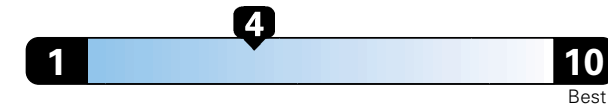

2019

PACIFICA TOURING L PLUS

For more information visit: www.chrysler.com
or call 1-800-CHRYSLER

FCA US LLC

IMPORTED FROM DETROIT®

THIS VEHICLE IS MANUFACTURED TO MEET SPECIFIC UNITED STATES REQUIREMENTS. THIS VEHICLE IS NOT MANUFACTURED FOR SALE OR REGISTRATION OUTSIDE OF THE UNITED STATES.

MANUFACTURER'S SUGGESTED RETAIL PRICE OF THIS MODEL INCLUDING DEALER PREPARATION

Base Price: $39,645

CHRYSLER PACIFICA TOURING L PLUS
Exterior Color: Brilliant Black Crystal Pearl-Coat Exterior Paint
Interior Color: Black / Black / Black Interior Colors
Interior: Perforated Leather Buckets Seats with "S" Logo
Engine: 3.6L V6 24V VVT Engine with ESS
Transmission: 9-Speed 948TE Automatic Transmission

STANDARD EQUIPMENT (UNLESS REPLACED BY OPTIONAL EQUIPMENT)
FUNCTIONAL/SAFETY FEATURES

- Advanced Multistage Front Airbags
- Driver Inflatable Knee-Bolster Airbag
- Passenger Inflatable Knee-Bolster Airbag
- Supplemental Side-Curtain Airbags in All Rows
- Supplemental Front Seat-Mounted Side Airbags
- LATCH Ready Child Seat-Anchors System
- ParkView® Rear Back-Up Camera
- SafetyTec Group
- Blind-Spot and Cross-Path Detection
- ParkSense® Rear Park-Assist with Stop Hill Start Assist
- Sentry Key® Theft Deterrent System
- Remote Proximity - All Doors
- Push-Button Start
- Remote-Start System
- Universal Garage-Door Opener
- Electronic Stability Control
- Tire Inflator Kit (No Compact Spare)

INTERIOR FEATURES