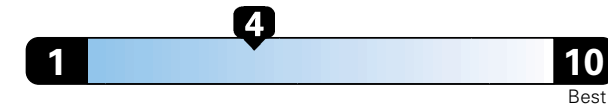

2019

PACIFICA TOURING L PLUS

For more information visit: www.chrysler.com
or call 1-800-CHRYSLER

FCA US LLC

IMPORTED FROM DETROIT®

THIS VEHICLE IS MANUFACTURED TO MEET SPECIFIC UNITED STATES REQUIREMENTS. THIS VEHICLE IS NOT MANUFACTURED FOR SALE OR REGISTRATION OUTSIDE OF THE UNITED STATES.

MANUFACTURER'S SUGGESTED RETAIL PRICE OF THIS MODEL INCLUDING DEALER PREPARATION

Base Price: $39,395

CHRYSLER PACIFICA TOURING L PLUS
Exterior Color: Jazz Blue Pearl-Coat Exterior Paint
Interior Color: Black / Alloy Interior Colors
Interior: Perforated Leather-Trim Bucket Seats
Engine: 3.6L V6 24V VVT Engine with ESS
Transmission: 9-Speed FWD Automatic Transmission

STANDARD EQUIPMENT (UNLESS REPLACED BY OPTIONAL EQUIPMENT)

FUNCTIONAL/SAFETY FEATURES

- Advanced Multistage Front Airbags
- Driver Inflatable Knee-Bolster Airbag
- Passenger Inflatable Knee-Bolster Air Bag
- Supplemental Side-Curtain Airbags in All Rows
- Supplemental Front Seat-Mounted Side Airbags
- LATCH Ready Child Seat Anchor System
- ParkView® Rear Back-Up Camera
- SafetyTec Group
- Blind-Spot and Cross-Path Detection
- ParkSense® Rear Park-Assist with Stop Hill Start Assist
- Sentry Key® Theft Deterrent System
- Remote Proximity - All Doors
- Keyless Go™
- Remote-Start System (N/A w/Manual Transmission)
- Universal Garage-Door Opener
- Electronic Stability Control
- Tire Inflator Kit (No Compact Spare)

INTERIOR FEATURES