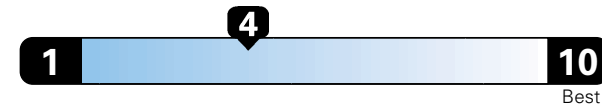

2019

PACIFICA TOURING L PLUS

For more information visit: www.chrysler.com
or call 1-800-CHRYSLER

FCA US LLC

IMPORTED FROM DETROIT®

THIS VEHICLE IS MANUFACTURED TO MEET SPECIFIC UNITED STATES REQUIREMENTS. THIS VEHICLE IS NOT MANUFACTURED FOR SALE OR REGISTRATION OUTSIDE OF THE UNITED STATES.

MANUFACTURER'S SUGGESTED RETAIL PRICE OF THIS MODEL INCLUDING DEALER PREPARATION

Base Price: $39,645

CHRYSLER PACIFICA TOURING L PLUS
Exterior Color: Granite Crystal Metallic Clear-Coat Exterior Paint
Interior Color: Black / Alloy Interior Colors
Interior: Perforated Leather-Trim Bucket Seats
Engine: 3.6L V6 24V VVT Engine with ESS
Transmission: 9-Speed 948TE Automatic Transmission

STANDARD EQUIPMENT (UNLESS REPLACED BY OPTIONAL EQUIPMENT)

FUNCTIONAL/SAFETY FEATURES

- Advanced Multistage Front Airbags
- Driver Inflatable Knee-Bolster Airbag
- Passenger Inflatable Knee-Bolster Air Bag
- Supplemental Side-Curtain Airbags in All Rows
- Supplemental Front Seat-Mounted Side Airbags
- LATCH Ready Child Seat Anchor System
- ParkView® Rear Back-Up Camera
- SafetyTec Group
- Blind-Spot and Cross-Path Detection
- ParkSense® Rear Park-Assist with Stop Hill Start Assist
- Sentry Key® Theft Deterrent System
- Remote Proximity - All Doors
- Push-Button Start
- Remote-Start System
- Universal Garage-Door Opener
- Electronic Stability Control
- Tire Inflator Kit (No Compact Spare)

INTERIOR FEATURES