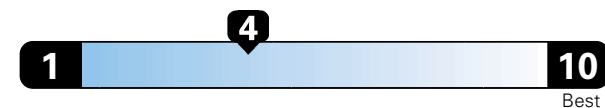

Fuel Economy and Environment

Gasoline Vehicle

Fuel Economy These estimates reflect new EPA methods beginning with 2017 models.
22 MPG
combined city/hwy
19 city 28 highway

Minivan range from 20 to 48 MPGe.
The best vehicle rates 136 MPGe.

4.5 gallons per 100 miles

You spend \$1,750
in fuel costs over 5 years compared to the average new vehicle.

Annual fuel cost \$1,850

Fuel Economy & Greenhouse Gas Rating (tailpipe only)

Smog Rating (tailpipe only)