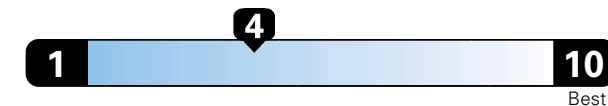

2020

PACIFICA TOURING L PLUS

For more information visit: www.chrysler.com
or call 1-800-CHRYSLER

FCA US LLC

IMPORTED FROM DETROIT®

THIS VEHICLE IS MANUFACTURED TO MEET SPECIFIC UNITED STATES REQUIREMENTS. THIS VEHICLE IS NOT MANUFACTURED FOR SALE OR REGISTRATION OUTSIDE OF THE UNITED STATES.

MANUFACTURER'S SUGGESTED RETAIL PRICE OF THIS MODEL INCLUDING DEALER PREPARATION

Base Price: $39,545

CHRYSLER PACIFICA TOURING L PLUS
Exterior Color: Luxury White Pearl-Coat Exterior Paint
Interior Color: Cognac / Alloy Interior Colors
Interior: Perforated Leather-Trim Bucket Seats
Engine: 3.6L V6 24V VVT Engine Upp I w/ESS
Transmission: 9-Speed 948TE Automatic Transmission

STANDARD EQUIPMENT (UNLESS REPLACED BY OPTIONAL EQUIPMENT)

1. **FUNCTIONAL/SAFETY FEATURES**
2. Advanced Multistage Front Air Bags
   - Driver Inflatable Knee-Bolster Air Bag
   - Passenger Inflatable Knee-Bolster Air Bag
   - Supplemental Side-Curtain All-Rows Air Bags
   - Supplemental Front Seat-Side Air Bags
   - LATCH Ready Child Seat Anchor System
   - ParkView® Rear Back-Up Camera
   - SafetyTec
   - Blind-Spot and Rear Cross-Path Detection
   - ParkSense® Rear Park Assist with Stop
   - Hill Start Assist
   - Sentry Key® Theft Deterrent System
   - Remote Proximity for All Doors
   - Push-Button Start
   - Remote-Start System
   - Universal Garage Door Opener
   - Electronic Stability Control
   - Tire Service Kit