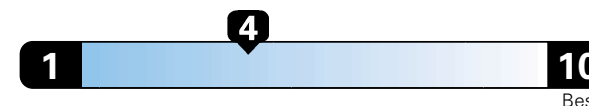

A

2018

PACIFICA TOURING L PLUS

For more information visit: www.chrysler.com
or call 1-800-CHRYSLER

FCA US LLC

THIS VEHICLE IS MANUFACTURED TO MEET SPECIFIC UNITED STATES REQUIREMENTS. THIS VEHICLE IS NOT MANUFACTURED FOR SALE OR REGISTRATION OUTSIDE OF THE UNITED STATES.

MANUFACTURER'S SUGGESTED RETAIL PRICE OF THIS MODEL INCLUDING DEALER PREPARATION

Base Price: **$39,045**

CHRYSLER PACIFICA TOURING L PLUS

Exterior Color: Velvet Red Pearl-Coat Exterior Paint

Interior Color: Black / Alloy Interior Colors

Interior: Perforated Leather Trim Bucket Seats

Engine: 3.6L V6 24V VVT Engine with ESS

Transmission: 9-Speed FWD Automatic Transmission

STANDARD EQUIPMENT (UNLESS REPLACED BY OPTIONAL EQUIPMENT)

FUNCTIONAL/SAFETY FEATURES

Advanced Multistage Front Airbags
Driver Inflatable Knee-Bolster Airbag
Passenger Inflatable Knee-Bolster Airbag
Supplemental Side-Curtain Airbags in All Rows
Supplemental Front Seat-Mounted Side Airbags
LATCH Ready Child Seat Anchor System
ParkView® Rear Back Up Camera
Blind-Spot Monitoring & Rear Cross-Path Detection
ParkSense® Rear Park-Assist with Stop
Sentry Key® Theft Deterrent System
Keyless Go™
Remote-Start System
Electronic Stability Control
Hill Start Assist
Tire Inflator Kit (No Compact Spare)

INTERIOR FEATURES