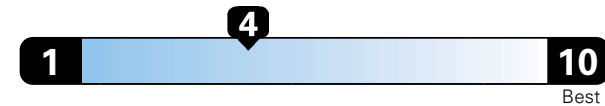

2019

PACIFICA TOURING L PLUS

For more information visit: www.chrysler.com
or call 1-800-CHRYSLER

FCA US LLC

IMPORTED FROM DETROIT®

THIS VEHICLE IS MANUFACTURED TO MEET SPECIFIC UNITED STATES REQUIREMENTS. THIS VEHICLE IS NOT MANUFACTURED FOR SALE OR REGISTRATION OUTSIDE OF THE UNITED STATES.

MANUFACTURER'S SUGGESTED RETAIL PRICE OF THIS MODEL INCLUDING DEALER PREPARATION

Base Price: $39,395

CHRYSLER PACIFICA TOURING L PLUS
Exterior Color: Maximum Steel Metallic Clear-Coat Exterior Paint
Interior Color: Black / Alloy Interior Colors
Interior: Perforated Leather-Trim Bucket Seats
Engine: 3.6L V6 24V VVT Engine with ESS
Transmission: 9-Speed FWD Automatic Transmission

STANDARD EQUIPMENT (UNLESS REPLACED BY OPTIONAL EQUIPMENT)

FUNCTIONAL/SAFETY FEATURES

- Advanced Multistage Front Airbags
- Driver Inflatable Knee-Bolster Airbag
- Passenger Inflatable Knee-Bolster Air Bag
- Supplemental Side-Curtain Airbags in All Rows
- Supplemental Front Seat-Mounted Side Airbags
- LATCH Ready Child Seat Anchor System
- ParkView® Rear Back-Up Camera
- SafetyTec Group
- Blind-Spot and Cross-Path Detection
- ParkSense® Rear Park-Assist with Stop Hill Start Assist
- Sentry Key® Theft Deterrent System
- Remote Proximity - All Doors
- Keyless Go™
- Remote-Start System (N/A w/Manual Transmission)
- Universal Garage-Door Opener
- Electronic Stability Control
- Tire Inflator Kit (No Compact Spare)

INTERIOR FEATURES