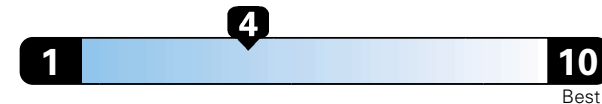

Fuel Economy & Greenhouse Gas Rating (tailpipe only)