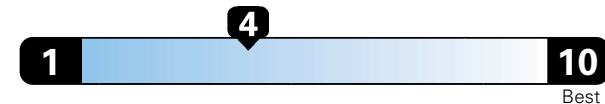

This vehicle emits 401 grams CO2 per mile. The best emits 0 grams per mile (tailpipe only). Producing and distributing fuel also creates emissions; learn more at fuel economy.gov.

Actual results will vary for many reasons, including driving conditions and how you drive and maintain your vehicle. The average new vehicle gets 27 MPG and cost $7,000 to fuel over 5 years. Cost estimates are based on 15,000 miles per year at $2.55 per gallon. MPGe is miles per gasoline gallon equivalent. Vehicle emissions are a significant cause of climate change and smog.

fuel economy.gov

Calculate personalized estimates and compare vehicles