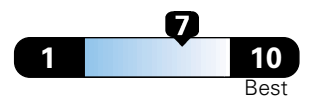

4.5 gallons per 100 miles

You spend \$1,750
in fuel costs over 5 years compared to the average new vehicle.

Annual fuel cost \$1,750

Fuel Economy & Greenhouse Gas Rating (tailpipe only)

Smog Rating (tailpipe only)