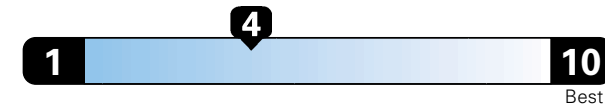

2019

PACIFICA TOURING PLUS

For more information visit: www.chrysler.com
or call 1-800-CHRYSLER

FCA US LLC

IMPORTED FROM DETROIT®

THIS VEHICLE IS MANUFACTURED TO MEET SPECIFIC UNITED STATES REQUIREMENTS. THIS VEHICLE IS NOT MANUFACTURED FOR SALE OR REGISTRATION OUTSIDE OF THE UNITED STATES.

MANUFACTURER'S SUGGESTED RETAIL PRICE OF THIS MODEL INCLUDING DEALER PREPARATION

Base Price: $33,245

CHRYSLER PACIFICA TOURING PLUS
Exterior Color: Ocean Blue Metallic Exterior Paint
Interior Color: Black / Black / Black Interior Colors
Interior: Cloth Bucket Seats with "S" Logo
Engine: 3.6L V6 24V VVT Engine with ESS
Transmission: 9-Speed FWD Automatic Transmission

STANDARD EQUIPMENT (UNLESS REPLACED BY OPTIONAL EQUIPMENT)
FUNCTIONAL/SAFETY FEATURES

Advanced Multistage Front Airbags
Driver Inflatable Knee-Bolster Airbag
Passenger Inflatable Knee-Bolster Airbag
Supplemental Side-Curtain Airbags in All Rows
Supplemental Front Seat-Mounted Side Airbags
LATCH Ready Child Seat Anchor System
ParkView® Rear Back-Up Camera
SafetyTec Group
ParkSense® Rear Park-Assist with Stop
Blind-Spot and Cross-Path Detection
Universal Garage-Door Opener
Sentry Key® Theft Deterrent System
Electronic Stability Control
Ready-Alert Braking
Hill Start Assist
Tire Inflator Kit (No Compact Spare)
Keyless Go™
Remote-Start System
Remote Proximity - All Doors

INTERIOR FEATURES
2nd-Row and 3rd-Row Stow 'n Go® Seats
Power 8-Way Driver Seat
Power 4-Way Driver Lumbar Adjust
Driver Seat Auto Advance 'n Return
Google Android Auto™
Apple CarPlay®
Uconnect® 4 with 7-Inch Display
SiriusXM® with 1-Year Radio Sub Call 800-643-2112
Integrated Voice Command with Bluetooth®
Active Noise Cancellation
USB Media Hub